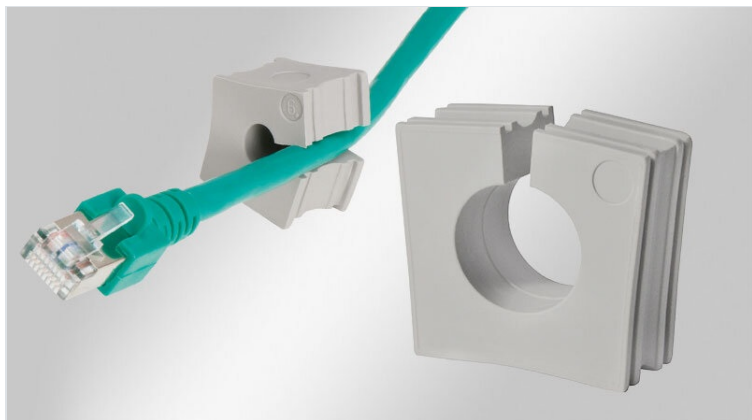

KT | Cable grommets, grey

for cable diameters 1 - 35 mm / IP66 / IP68 / UL Type 12/4X*

Cable grommets KT small are used with the following cable entry components:

- [KEL cable entry frames](#)
- [KVT split cable glands](#)

In combination with [KEL-ER cable entry frames](#) and [KVT-ER cable glands](#) the KT single-hole grommets enable a sealing of the cables with up to IP66 / IP68 and UL Type 4X*.

The model range KT small is designed for cable diameters from 1 to 17 mm. Cable grommets KT large accept a wide range of cable diameters from 13 to 35 mm.

When installing the small grommets in multiple rows, the flat sides should be facing each other. This allows the flat sides to match up and provide a secure seal.

*4X for indoor use only

Specifications

IP rating (EN 60529)	IP54, IP55, IP64, IP65, IP66, IP67, IP68
UL Type (UL 50E)	UL Type 12, UL Type 4X*
Material	Elastomer
Flame class	UL94-V0, self-extinguishing
Operating temperature	-40 C° to 100 C°
Properties	silicone free, halogen free